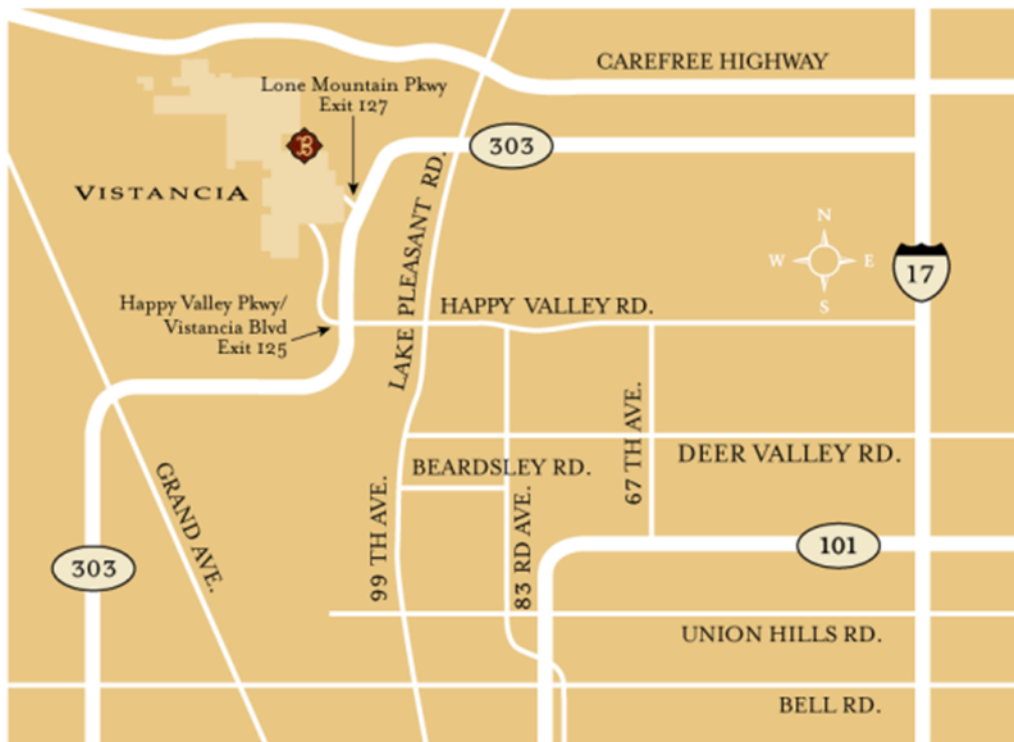

# Directions

12101 W BLACKSTONE DRIVE, PEORIA, AZ 85383

**From the 303**

Exit Lone Mountain Parkway

After approximately 1 mile, turn right into the Blackstone Country Club Gatehouse  
*If you have reached a gate with no guard, you have gone too far. Drive back towards the 303 and look for the Main Gatehouse on your left hand side.*

Continue on Blackstone Drive for approximately 1 mile

Turn left into Blackstone Country Club